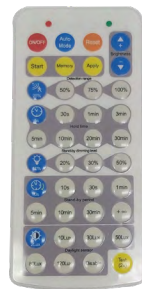

RENO-REMOTE-H-ECO